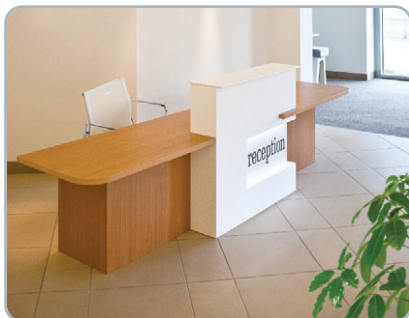

Clarke ■ Rendall

evolution[®] light

With backlit lightbox section as standard

evolution[®] Xpression

With signature LED illuminated recessed feature panel

Photograph reproduced with kind permission of Martin Grant Homes